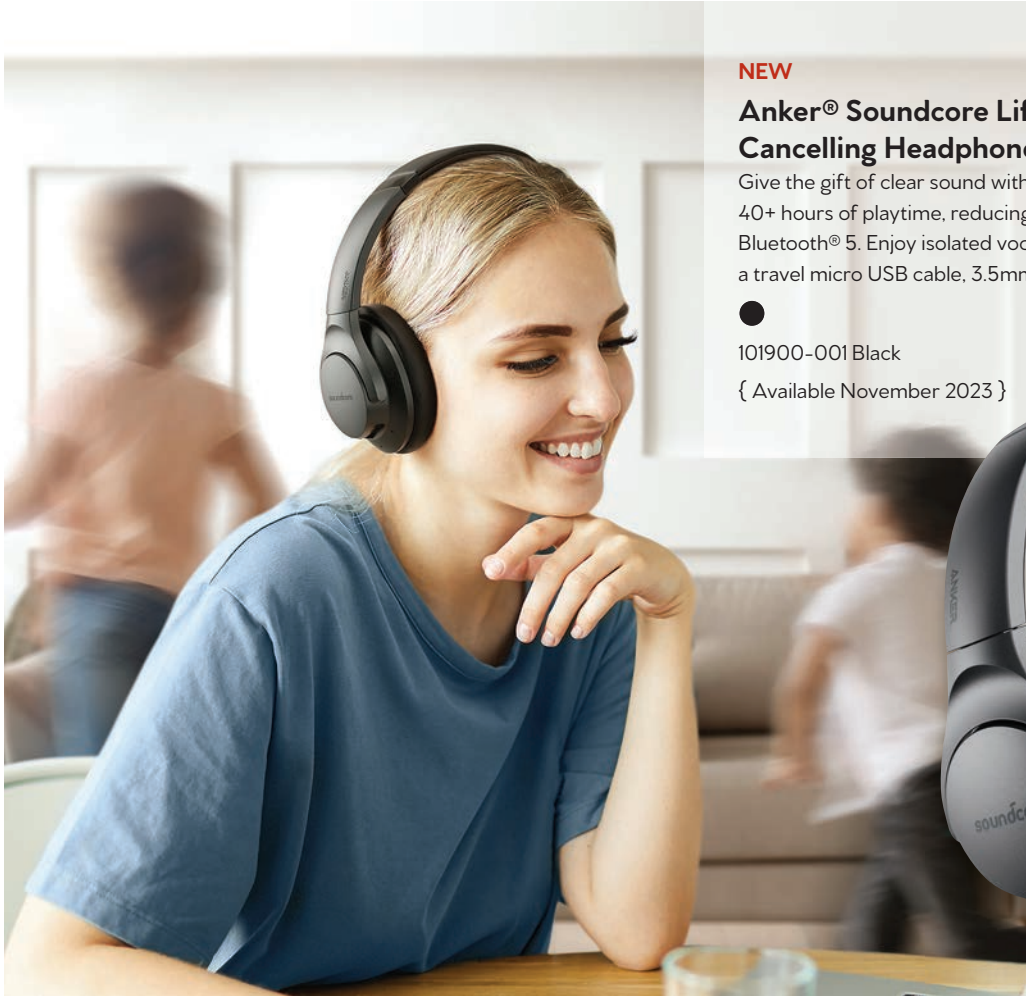

NEW

Anker® Soundcore Life Q20 Wireless Noise Cancelling Headphones

Give the gift of clear sound with oversized headphones featuring 40+ hours of playtime, reducing ambient noise by 90% and ultra-fast Bluetooth® 5. Enjoy isolated vocals from the background and includes a travel micro USB cable, 3.5mm AUX cable, pouch and guide.

●
101900-001 Black

{ Available November 2023 }