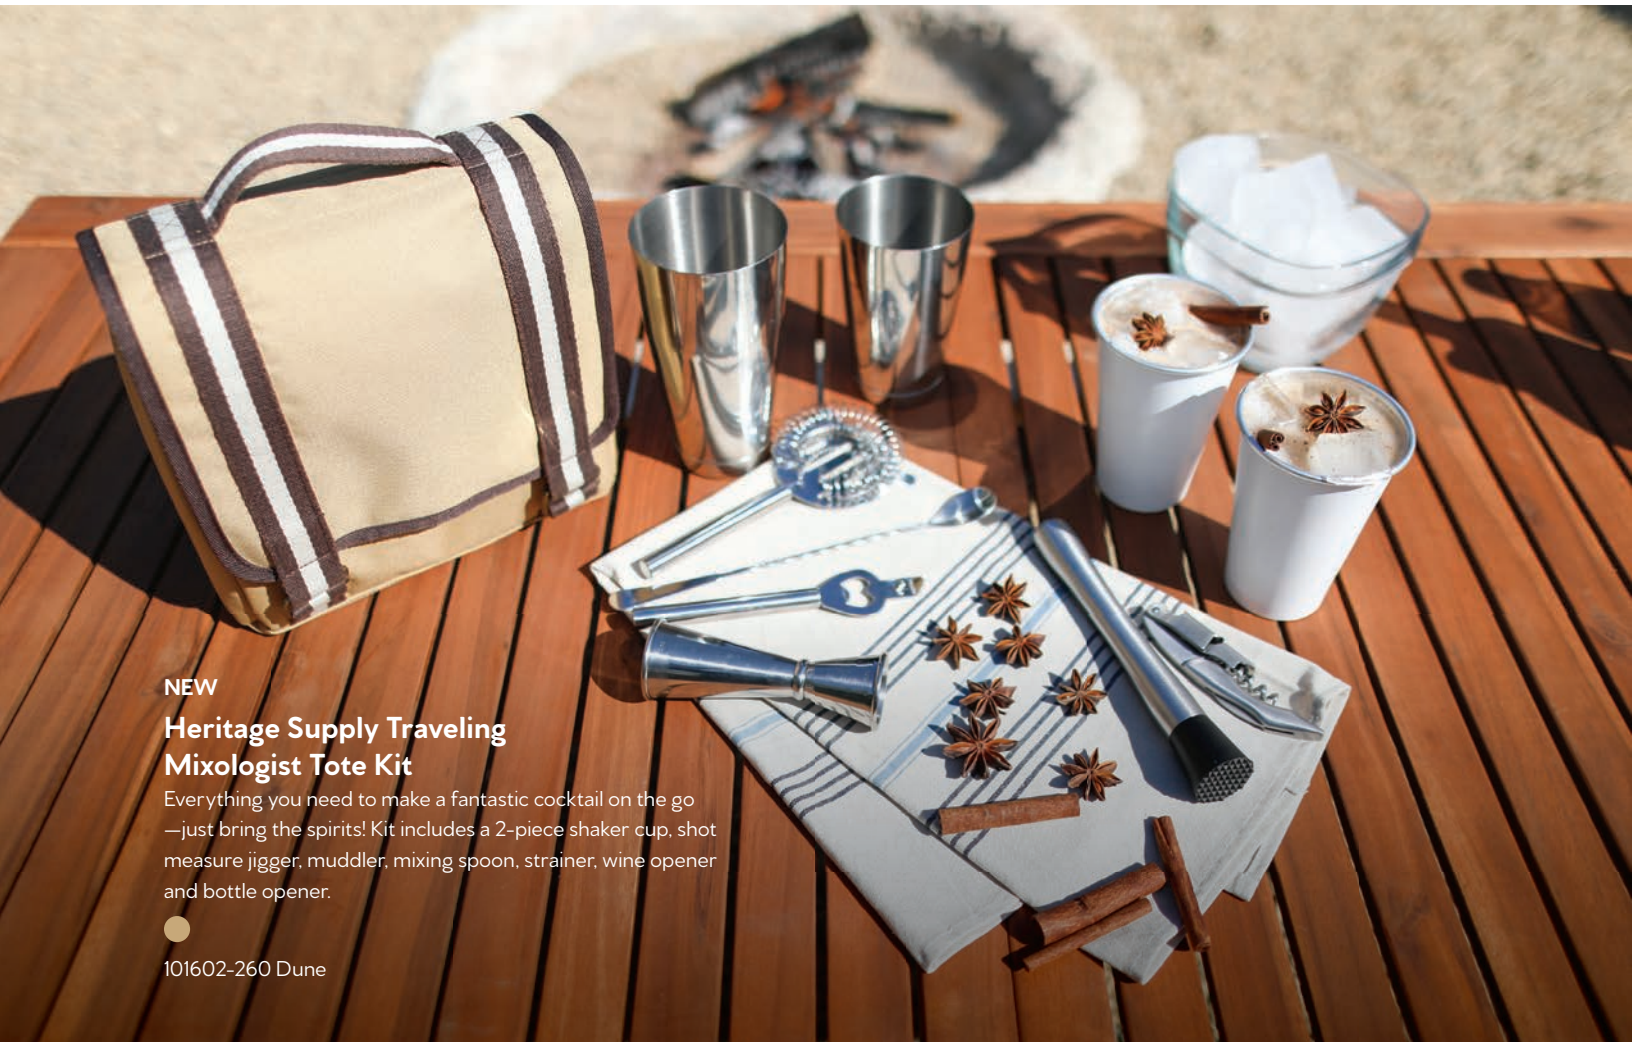

NEW

Heritage Supply Traveling Mixologist Tote Kit

Everything you need to make a fantastic cocktail on the go —just bring the spirits! Kit includes a 2-piece shaker cup, shot measure jigger, muddler, mixing spoon, strainer, wine opener and bottle opener.

●
101602-260 Dune