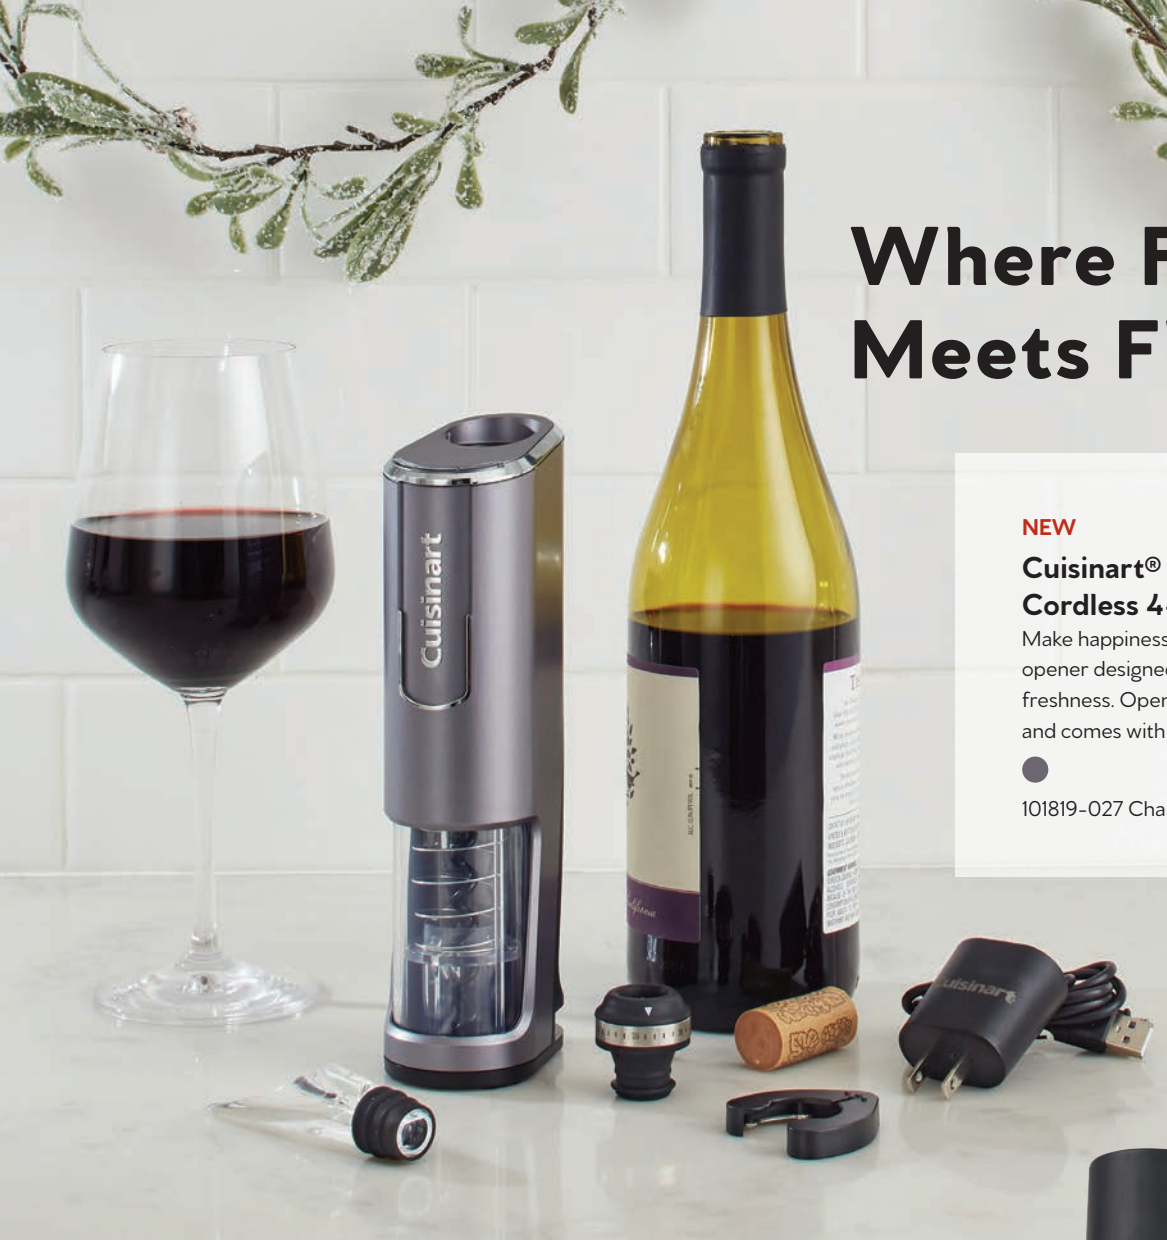

101453-162 Marble

NEW

Be Home® Luxe Gold Cocktail Shaker

A beautiful, luxurious way to celebrate the season! This elegant cocktail shaker will stand out in a sea of stainless barware, with a gorgeous matte brass finish that'll make every bar cart shine. Creates perfectly chilled cocktails with a built-in strainer for pouring smooth drinks.

101895-718 Matte Gold

Where Function Meets Flair

NEW

Cuisinart® EvolutionX Cordless 4-in-1 Wine Opener

Make happiness flow freely with the 4-in-1 wine opener designed to open, aerate and preserve freshness. Opens up to 50 bottles on a single charge, and comes with a foil cutter to remove seals.

●
101819-027 Charcoal Grey

NEW

Cuisinart® Cordless Wine Opener

Stand out with a thoughtful gift that's made for happy occasions! This cordless opener easily removes up to 80 corks on one full charge. Includes a rechargeable base unit, vacuum sealer and foil cutter.